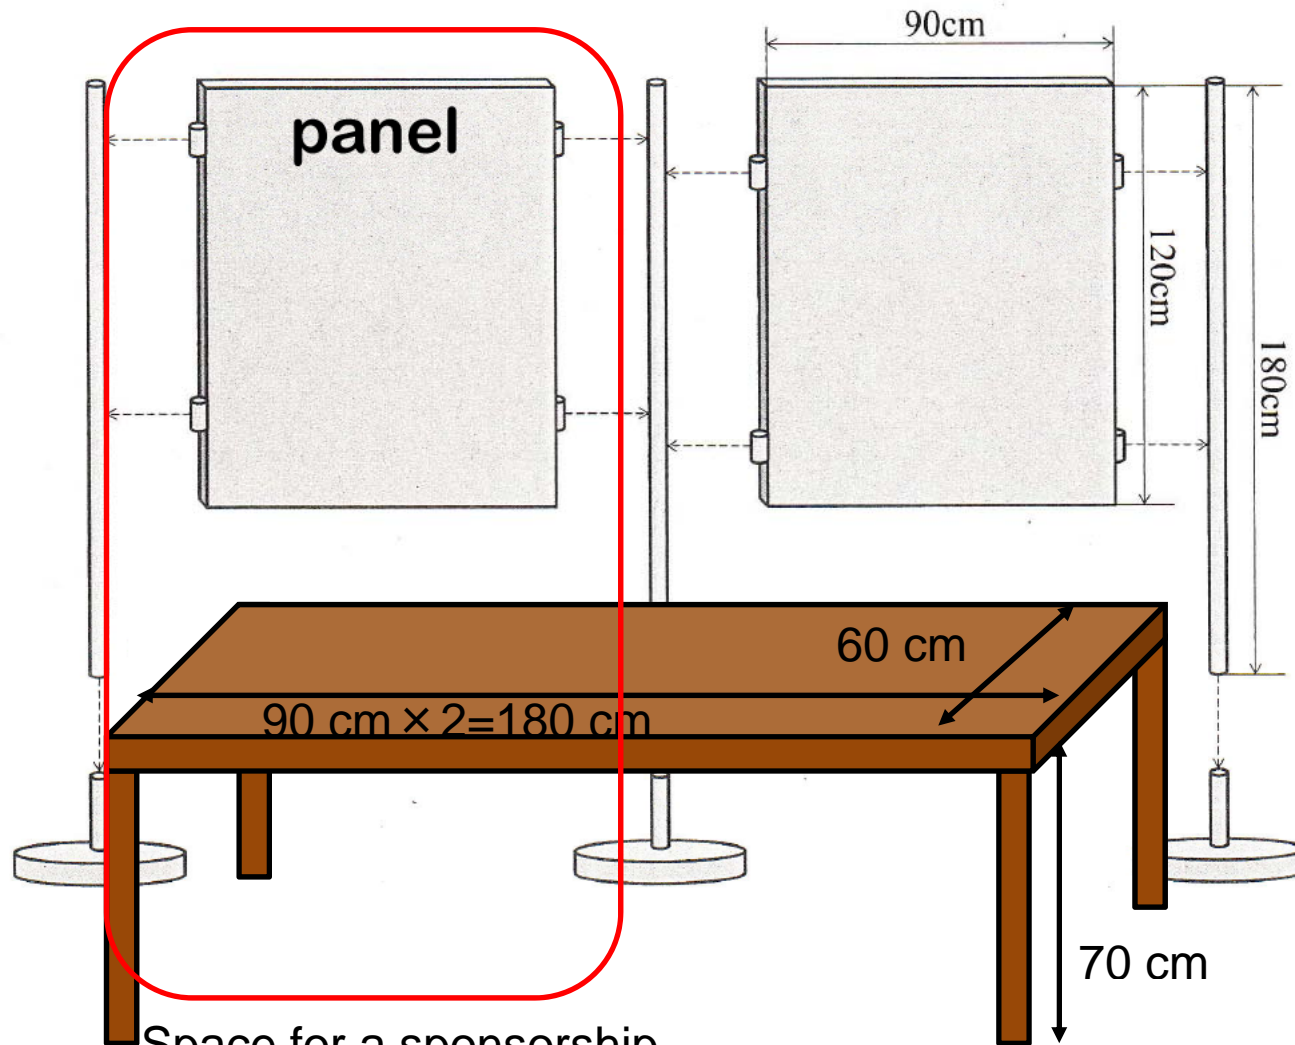

Sponsor's Exhibit

Space for a sponsorship

- Tabletop Exhibit and Poster Exhibit

✓ B1-size(W:728 mm, L:1030 mm) poster recommended